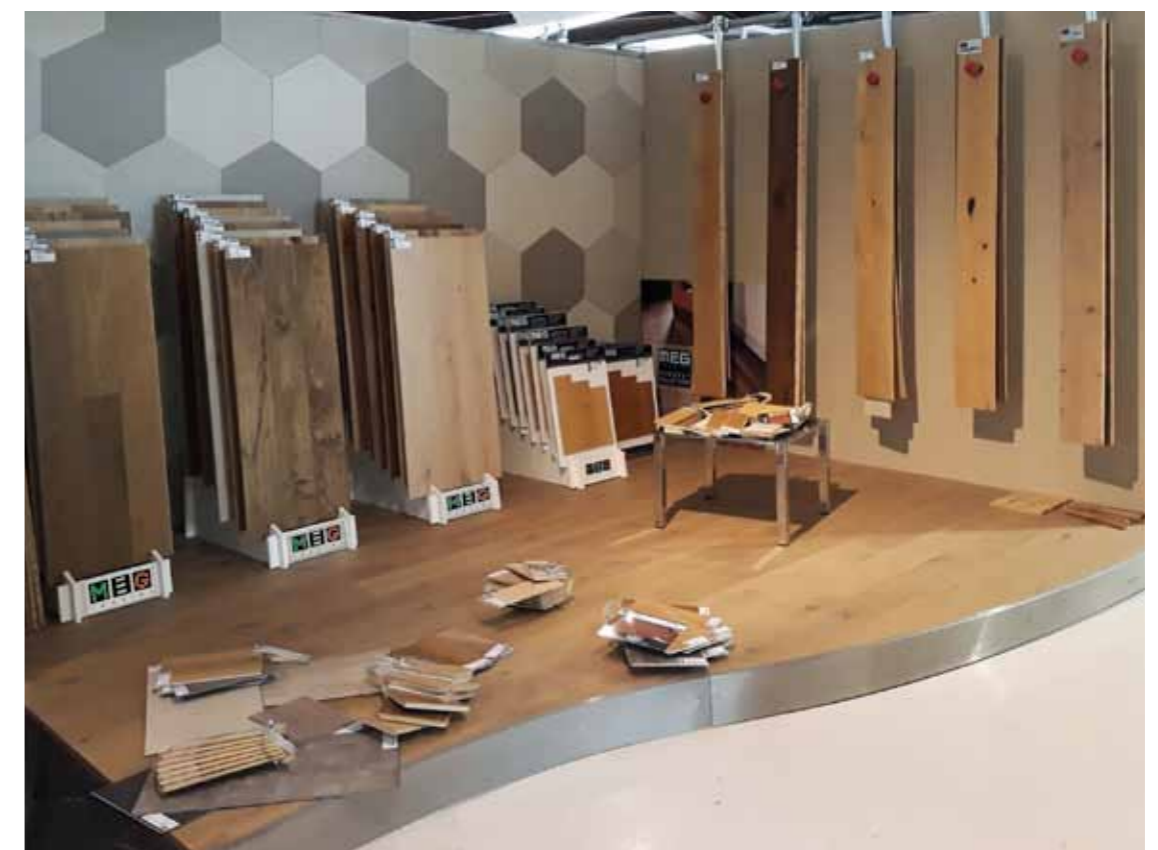

SISTEMI ESPOSITIVI

MERCHANDISING

CULLE 8 PANNELLI
8 PANELS SETS

PANNELLI 100x200 cm CAMPO PIENO E SINOTTICI
100x200 cm FULL PANELS AND SYNOPTICS

AMBIENTAZIONI
SETTINGS

PANNELLI SU MISURA
CUSTOMIZED PANELS

ESPOSITORE LVT (dimensioni base 50x130 cm)
LVT DISPLAY (base dimensions 50x130 cm)

BASE LAMINATO (dimensioni base 30x130 cm)
LAMINATE BASE (base dimensions 30x130 cm)

MAZZETTE LAMINATO
LAMINATE HANDSETS