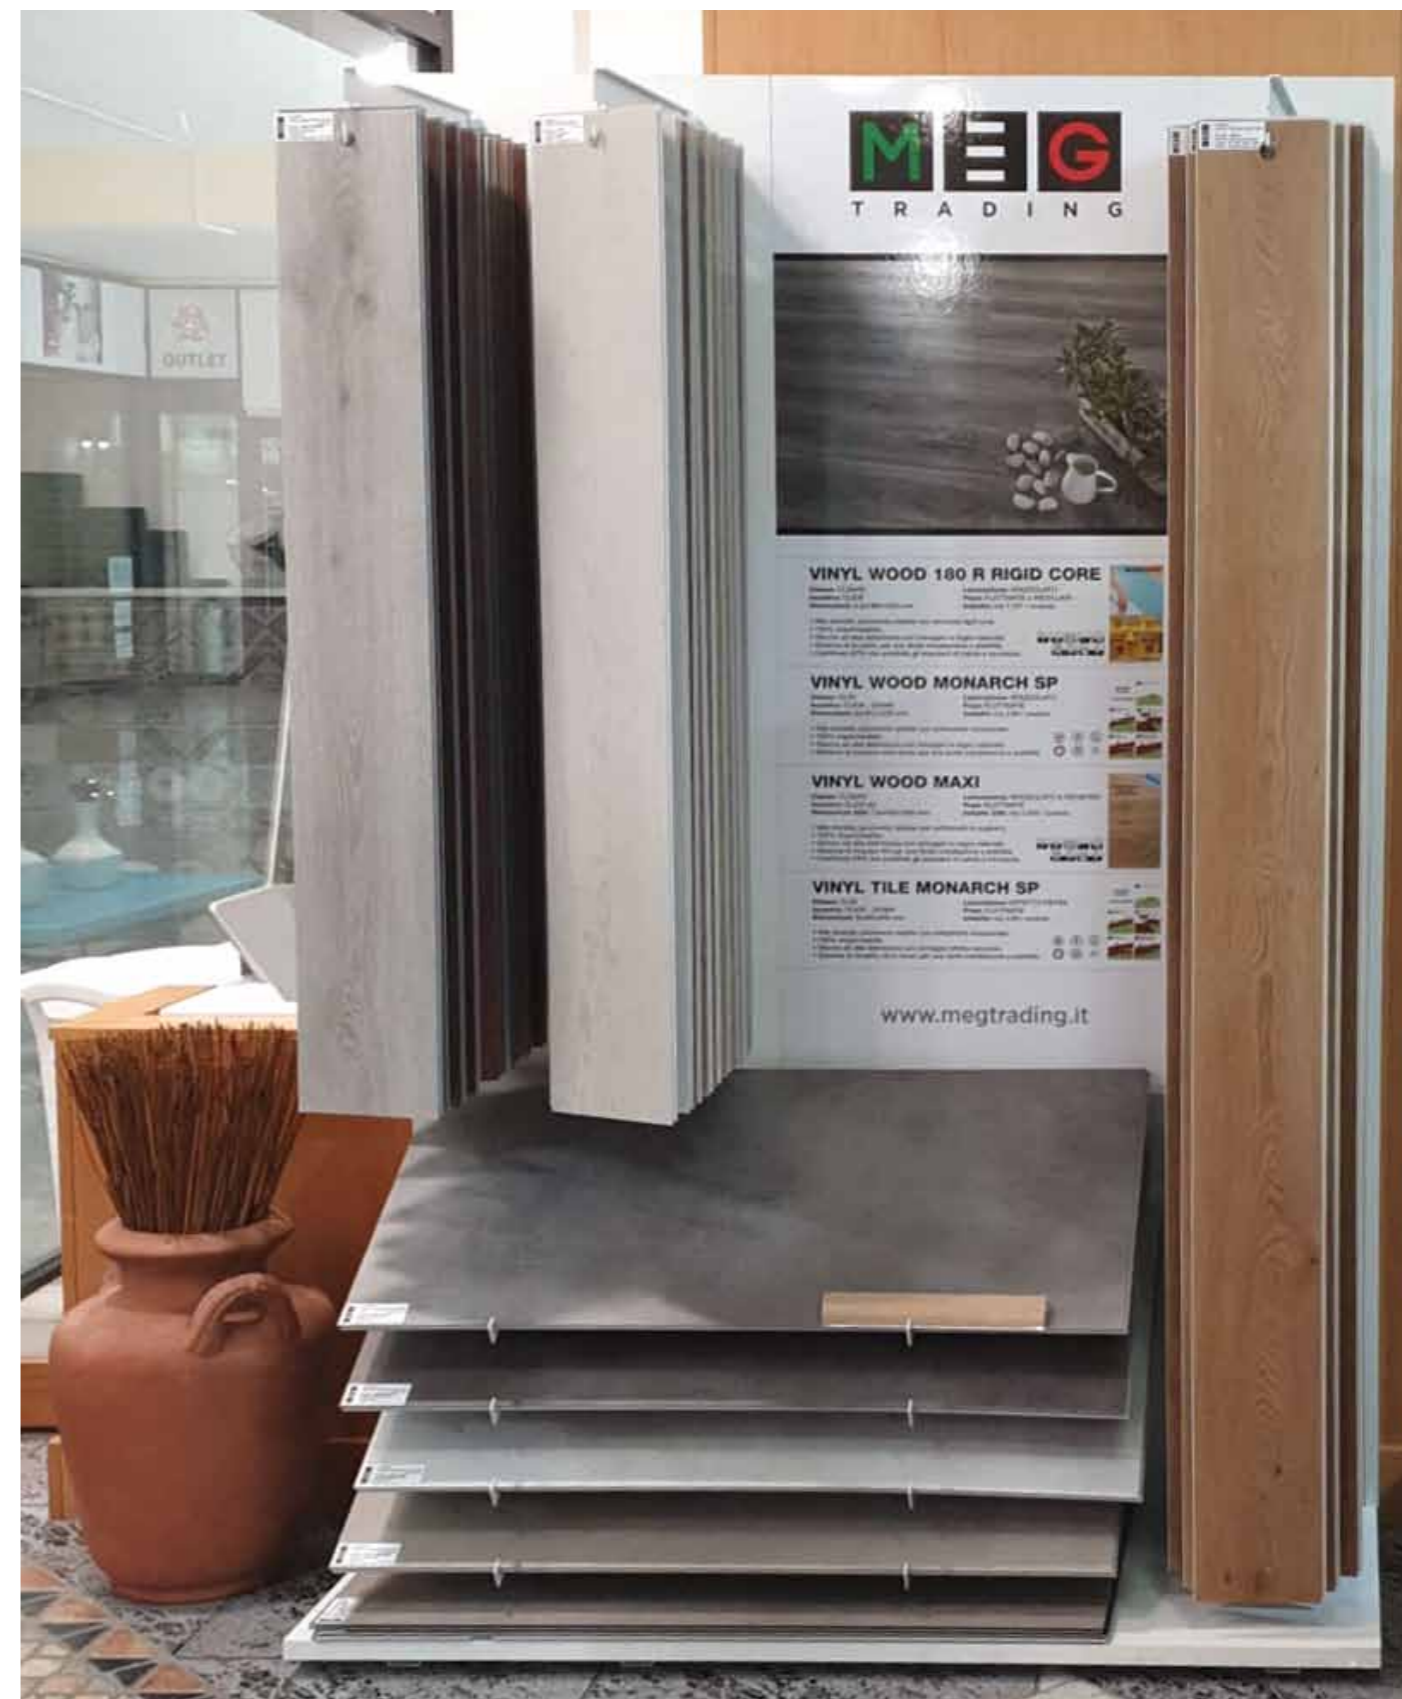

SISTEMI ESPOSITIVI

MERCHANDISING

CULLE 8 PANNELLI
8 PANELS SETS

PANNELLI 100x200 cm CAMPO PIENO E SINOTTICI
100x200 cm FULL PANELS AND SYNOPTICS

AMBIENTAZIONI
SETTINGS

PANNELLI SU MISURA
CUSTOMIZED PANELS

ESPOSITORE LVT (dimensioni base 50x130 cm)
LVT DISPLAY (base dimensions 50x130 cm)

BASE LAMINATO (dimensioni base 30x130 cm)
LAMINATE BASE (base dimensions 30x130 cm)

MAZZETTE LAMINATO
LAMINATE HANDSETS